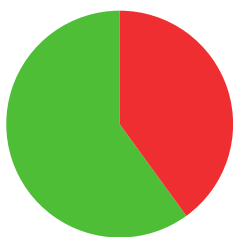

MARIYA KLEIN

 LUXEMBOURG

AGE: 26

WORLD RANKING: **11** (CW)
HIGHEST WR: **8** (CW 5 February 2024)

9.6

AVERAGE ARROW
(TWO YEAR PERIOD)

83/139 (60%)

MATCH WINS

9/20 (45%)

TIEBREAK WINS

data taken from outdoor archery competitions at 50 metres

710

SEASON BEST

710

CAREER BEST

QUALIFICATION