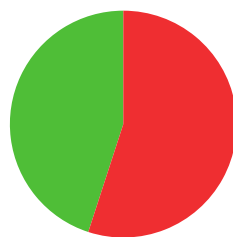

MARIYA KLEIN

 LUXEMBOURG

AGE: 26

WORLD RANKING: **11** (CW)
HIGHEST WR: **8** (CW 5 February 2024)

9.6

AVERAGE ARROW
(TWO YEAR PERIOD)

83/139 (60%)

MATCH WINS

9/20 (45%)

TIEBREAK WINS

data taken from outdoor archery competitions at 50 metres

710

SEASON BEST

710

CAREER BEST

QUALIFICATION