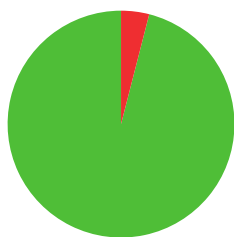

MARIYA KLEIN

 LUXEMBOURG

AGE: 26

WORLD RANKING: **11** (CW)
HIGHEST WR: **8** (CW 5 February 2024)

9.6

AVERAGE ARROW
(TWO YEAR PERIOD)

83/139 (60%)

MATCH WINS

9/20 (45%)

TIEBREAK WINS

data taken from outdoor archery competitions at 50 metres

710

SEASON BEST

710

CAREER BEST

QUALIFICATION