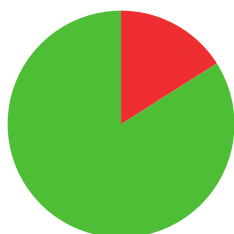

CHRISTINE BJERENDAL

 SWEDEN

AGE: **39**

WORLD RANKING: **730** (RW)
HIGHEST WR: **47** (RW 22 May 2017)

8.4

AVERAGE ARROW
(TWO YEAR PERIOD)

32/74 (43%)

MATCH WINS

3/11 (27%)

TIEBREAK WINS

0

SEASON BEST

658

CAREER BEST

QUALIFICATION

data taken from outdoor archery competitions at 70 metres