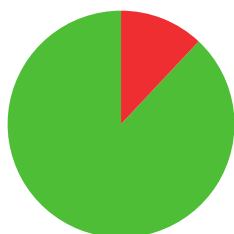

CHRISTINE BJERENDAL

 SWEDEN

AGE: **36**

WORLD RANKING: **167** (RW)
HIGHEST WR: **47** (RW 22 May 2017)

8.8

AVERAGE ARROW
(TWO YEAR PERIOD)

24/55 (44%)

MATCH WINS

3/9 (33%)

TIEBREAK WINS

0

SEASON BEST

658

CAREER BEST

QUALIFICATION

data taken from outdoor archery competitions at 70 metres