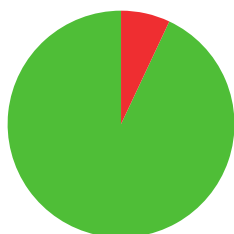

# INGE VAN DER VEN

 NETHERLANDS

AGE: 30

WORLD RANKING: **51** (CW)  
HIGHEST WR: **10** (CW 24 April 2017)

**9.3**

AVERAGE ARROW  
(TWO YEAR PERIOD)

**54/96** (56%)

MATCH WINS

**4/5** (80%)

TIEBREAK WINS

**686**

SEASON BEST

**697**

CAREER BEST

QUALIFICATION

data taken from outdoor archery competitions at 50 metres