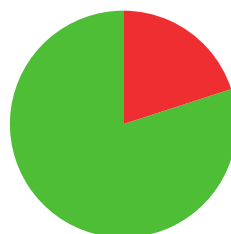

# INGE VAN DER VEN

 NETHERLANDS

AGE: 30

WORLD RANKING: **51** (CW)  
HIGHEST WR: **10** (CW 24 April 2017)

**9.3**

AVERAGE ARROW  
(TWO YEAR PERIOD)

**54/96** (56%)

MATCH WINS

**4/5** (80%)

TIEBREAK WINS

**686**

SEASON BEST

**697**

CAREER BEST

QUALIFICATION

data taken from outdoor archery competitions at 50 metres