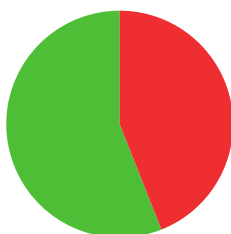

# INGE VAN DER VEN

 NETHERLANDS

AGE: 30

WORLD RANKING: **51** (CW)  
HIGHEST WR: **10** (CW 24 April 2017)

**9.3**

AVERAGE ARROW  
(TWO YEAR PERIOD)

**54/96** (56%)

MATCH WINS