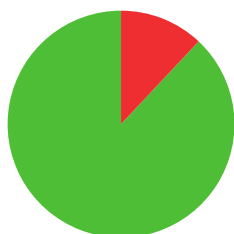

SHAFIRA NURIN NAJWA

 INDONESIA

AGE: 14

8.8

AVERAGE ARROW
(TWO YEAR PERIOD)

3/4 (75%)

MATCH WINS

0/0 (0%)