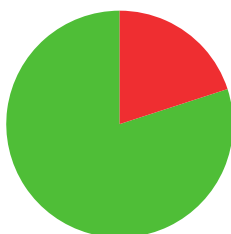

# LILLY WRIGHT

 GREAT BRITAIN

AGE: 14

**9.3**

AVERAGE ARROW  
(TWO YEAR PERIOD)

**4/5** (80%)

MATCH WINS

**1/1** (100%)

TIEBREAK WINS

**0**

SEASON BEST

**662**

CAREER BEST

QUALIFICATION