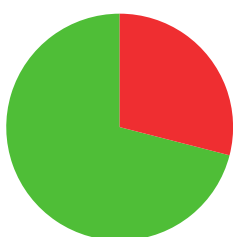

GIL REMACHA EMMA

 SPAIN

AGE: 18

9.4

AVERAGE ARROW
(TWO YEAR PERIOD)

5/7 (71%)

MATCH WINS

1/2 (50%)

TIEBREAK WINS

678

SEASON BEST

678

CAREER BEST

QUALIFICATION

BIOGRAPHY

CITY OF RESIDENCE: -