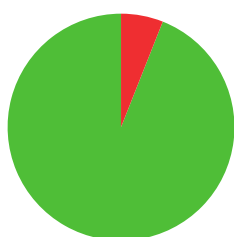

GIL REMACHA EMMA

 SPAIN

AGE: 18

9.4

AVERAGE ARROW
(TWO YEAR PERIOD)

5/7 (71%)

MATCH WINS

1/2 (50%)

TIEBREAK WINS

678

SEASON BEST

678

CAREER BEST

QUALIFICATION

BIOGRAPHY

CITY OF RESIDENCE: -