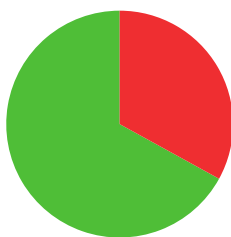

MASCHE AMELIE

 GERMANY

AGE: 15

8.4

AVERAGE ARROW
(TWO YEAR PERIOD)

2/3 (67%)

MATCH WINS

1/1 (100%)

TIEBREAK WINS

593

SEASON BEST

593

CAREER BEST

QUALIFICATION

BIOGRAPHY

CITY OF RESIDENCE: -