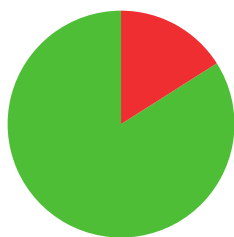

MASCHE AMELIE

 GERMANY

AGE: 15

8.4

AVERAGE ARROW
(TWO YEAR PERIOD)

2/3 (67%)

MATCH WINS

1/1 (100%)

TIEBREAK WINS

593

SEASON BEST

593

CAREER BEST

QUALIFICATION

BIOGRAPHY

CITY OF RESIDENCE: -