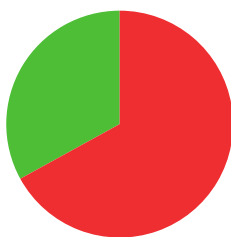

WANG XIN RON

 CHINESE TAIPEI

AGE: **18**

WORLD RANKING: **294** (RW)
HIGHEST WR: **293** (RW 10 February 2025)

9

AVERAGE ARROW
(TWO YEAR PERIOD)

1/3 (33%)

MATCH WINS

0/0 (0%)

TIEBREAK WINS

0

SEASON BEST

645

CAREER BEST

QUALIFICATION

data taken from outdoor archery competitions at 70 metres