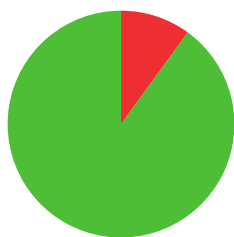

WANG XIN RON

 CHINESE TAIPEI

AGE: **18**

WORLD RANKING: **294** (RW)
HIGHEST WR: **293** (RW 10 February 2025)

9

AVERAGE ARROW
(TWO YEAR PERIOD)

1/3 (33%)

MATCH WINS

0/0 (0%)

TIEBREAK WINS

0

SEASON BEST

645

CAREER BEST

QUALIFICATION

data taken from outdoor archery competitions at 70 metres