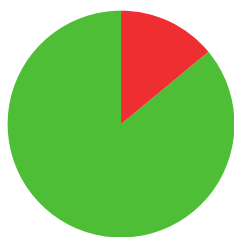

**ELENA LUCIA**

 ITALY

AGE: 16

**8.6**

AVERAGE ARROW  
(TWO YEAR PERIOD)

**3/6 (50%)**

MATCH WINS

**0/0 (0%)**

TIEBREAK WINS

**639**

SEASON BEST

**639**

CAREER BEST

QUALIFICATION