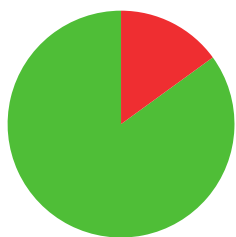

CATHARINE THEA DARMA

 INDONESIA

AGE: **18**

WORLD RANKING: **318** (RW)

HIGHEST WR: **294** (RW 16 October 2023)

8.5

AVERAGE ARROW
(TWO YEAR PERIOD)

0/3 (0%)

MATCH WINS

0/0 (0%)

TIEBREAK WINS

633

SEASON BEST

633

CAREER BEST

QUALIFICATION