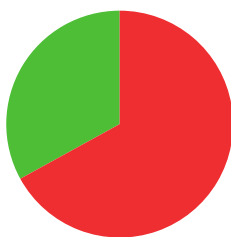

# GILSON ESTÉBAN

 BELGIUM

AGE: **21**

WORLD RANKING: **412** (RM)  
HIGHEST WR: **412** (RM 24 March 2025)

**8.5**

AVERAGE ARROW  
(TWO YEAR PERIOD)

**1/3** (33%)

MATCH WINS

**0/0** (0%)

TIEBREAK WINS

**610**

SEASON BEST

**625**

CAREER BEST

QUALIFICATION

data taken from outdoor archery competitions at 70 metres