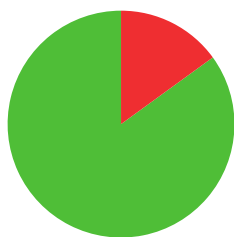

# GILSON ESTÉBAN

 BELGIUM

AGE: **21**

WORLD RANKING: **412** (RM)  
HIGHEST WR: **412** (RM 24 March 2025)

**8.5**

AVERAGE ARROW  
(TWO YEAR PERIOD)

**1/3** (33%)

MATCH WINS

**0/0** (0%)

TIEBREAK WINS

**610**

SEASON BEST

**625**

CAREER BEST

QUALIFICATION

data taken from outdoor archery competitions at 70 metres