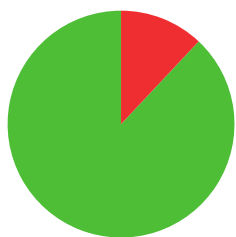

LIN CHIA HSIN

CHINESE TAIPEI

AGE: 20

WORLD RANKING: **306** (CW)
HIGHEST WR: **283** (CW 20 March 2023)

8.8

AVERAGE ARROW
(TWO YEAR PERIOD)