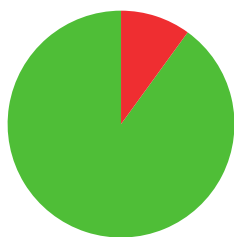

LIN CHIA YU

 CHINESE TAIPEI

AGE: **18**

WORLD RANKING: **221** (RW)
HIGHEST WR: **107** (RW 3 April 2023)

9

AVERAGE ARROW
(TWO YEAR PERIOD)

6/7 (86%)

MATCH WINS

0/0 (0%)

TIEBREAK WINS

0

SEASON BEST

633

CAREER BEST

QUALIFICATION

data taken from outdoor archery competitions at 70 metres