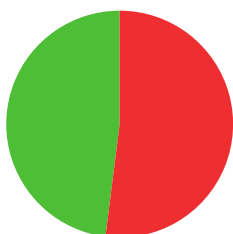

MIKAELLA MOSHE

 ISRAEL

AGE: **21**

WORLD RANKING: **34** (RW)
HIGHEST WR: **29** (RW 23 December 2024)

8.7

AVERAGE ARROW
(TWO YEAR PERIOD)

15/31 (48%)

MATCH WINS