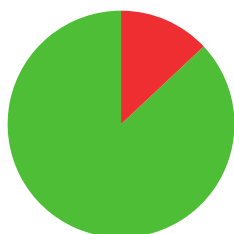

MIKAELLA MOSHE

 ISRAEL

AGE: **21**

WORLD RANKING: **34** (RW)
HIGHEST WR: **29** (RW 23 December 2024)

8.7

AVERAGE ARROW
(TWO YEAR PERIOD)

15/31 (48%)

MATCH WINS

4/8 (50%)

TIEBREAK WINS

0

SEASON BEST

660

CAREER BEST

QUALIFICATION

data taken from outdoor archery competitions at 70 metres