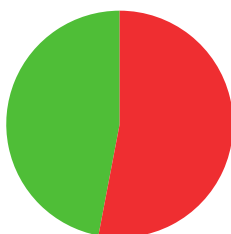

MIKAELLA MOSHE

 ISRAEL

AGE: 22

WORLD RANKING: **52** (RW)
HIGHEST WR: **26** (RW 26 May 2025)

8.9

AVERAGE ARROW
(TWO YEAR PERIOD)

23/49 (47%)

MATCH WINS

4/9 (44%)

TIEBREAK WINS

data taken from outdoor archery competitions at 70 metres

613

SEASON BEST

660

CAREER BEST

QUALIFICATION