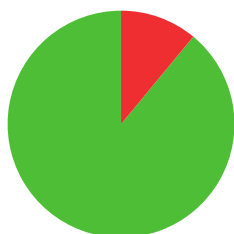

# MIKAELLA MOSHE

 ISRAEL

AGE: 22

WORLD RANKING: **52** (RW)  
HIGHEST WR: **26** (RW 26 May 2025)

**8.9**

AVERAGE ARROW  
(TWO YEAR PERIOD)

**23/49** (47%)

MATCH WINS

**4/9** (44%)

TIEBREAK WINS

data taken from outdoor archery competitions at 70 metres

**613**

SEASON BEST

**660**

CAREER BEST

QUALIFICATION