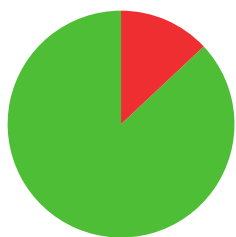

# MIKAELLA MOSHE

 ISRAEL

AGE: **21**

WORLD RANKING: **34** (RW)  
HIGHEST WR: **29** (RW 23 December 2024)

**8.7**

AVERAGE ARROW  
(TWO YEAR PERIOD)

**15/31** (48%)

MATCH WINS

**4/8** (50%)

TIEBREAK WINS

**0**

SEASON BEST

**660**

CAREER BEST

QUALIFICATION

data taken from outdoor archery competitions at 70 metres