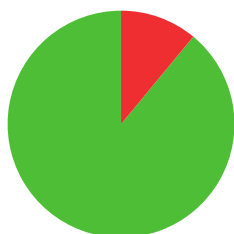

MIKAELLA MOSHE

 ISRAEL

AGE: 22

WORLD RANKING: **52** (RW)
HIGHEST WR: **26** (RW 26 May 2025)

8.9

AVERAGE ARROW
(TWO YEAR PERIOD)

23/49 (47%)

MATCH WINS

4/9 (44%)

TIEBREAK WINS

data taken from outdoor archery competitions at 70 metres

613

SEASON BEST

660

CAREER BEST

QUALIFICATION