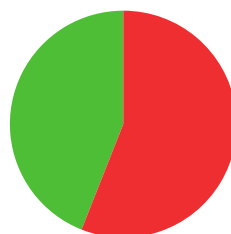

# MIKAELLA MOSHE

 ISRAEL

AGE: 22

WORLD RANKING: **52** (RW)  
HIGHEST WR: **26** (RW 26 May 2025)

**8.9**

AVERAGE ARROW  
(TWO YEAR PERIOD)

**23/49** (47%)

MATCH WINS

**4/9** (44%)

TIEBREAK WINS

data taken from outdoor archery competitions at 70 metres

**613**

SEASON BEST

**660**

CAREER BEST

QUALIFICATION