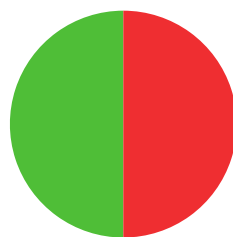

# MIKAELLA MOSHE

 ISRAEL

AGE: **21**

WORLD RANKING: **34** (RW)  
HIGHEST WR: **29** (RW 23 December 2024)

**8.7**

AVERAGE ARROW  
(TWO YEAR PERIOD)

**15/31** (48%)

MATCH WINS

**4/8** (50%)

TIEBREAK WINS

**0**

SEASON BEST

**660**

CAREER BEST

QUALIFICATION

data taken from outdoor archery competitions at 70 metres