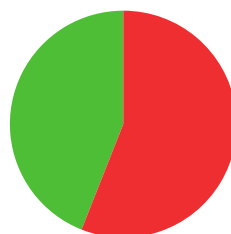

MIKAELLA MOSHE

 ISRAEL

AGE: 22

WORLD RANKING: **52** (RW)
HIGHEST WR: **26** (RW 26 May 2025)

8.9

AVERAGE ARROW
(TWO YEAR PERIOD)

23/49 (47%)

MATCH WINS

4/9 (44%)

TIEBREAK WINS

data taken from outdoor archery competitions at 70 metres

613

SEASON BEST

660

CAREER BEST

QUALIFICATION