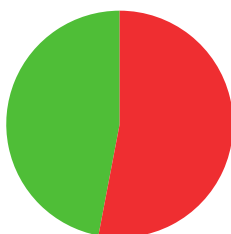

# MIKAELLA MOSHE

 ISRAEL

AGE: 22

WORLD RANKING: **52** (RW)  
HIGHEST WR: **26** (RW 26 May 2025)

**8.9**

AVERAGE ARROW  
(TWO YEAR PERIOD)

**23/49** (47%)

MATCH WINS

**4/9** (44%)

TIEBREAK WINS

data taken from outdoor archery competitions at 70 metres

**613**

SEASON BEST

**660**

CAREER BEST

QUALIFICATION