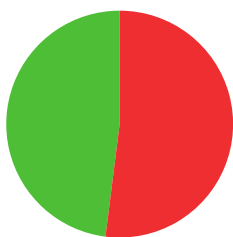

# MIKAELLA MOSHE

 ISRAEL

AGE: **21**

WORLD RANKING: **34** (RW)  
HIGHEST WR: **29** (RW 23 December 2024)

**8.7**

AVERAGE ARROW  
(TWO YEAR PERIOD)

**15/31** (48%)

MATCH WINS

**4/8** (50%)

TIEBREAK WINS

**0**

SEASON BEST

**660**

CAREER BEST

QUALIFICATION

data taken from outdoor archery competitions at 70 metres