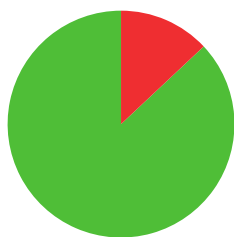

ESTELLE MOSCATELLI

 GERMANY

AGE: 17

8.7

AVERAGE ARROW
(TWO YEAR PERIOD)

6/13 (46%)

MATCH WINS

2/4 (50%)

TIEBREAK WINS

0

SEASON BEST

642

CAREER BEST

QUALIFICATION

BIOGRAPHY

CITY OF RESIDENCE: -