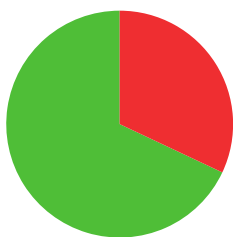

13/19 (68%)

MATCH WINS