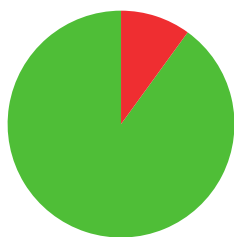

YI-CHUNG CHANG

 CHINESE TAIPEI

AGE: **19**

WORLD RANKING: **172** (RM)
HIGHEST WR: **138** (RM 7 August 2023)

9

AVERAGE ARROW
(TWO YEAR PERIOD)

13/19 (68%)

MATCH WINS

2/2 (100%)

TIEBREAK WINS

data taken from outdoor archery competitions at 70 metres

645

SEASON BEST

670

CAREER BEST

QUALIFICATION