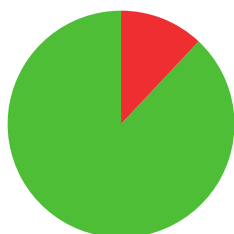

LI TSAI-CHI

 CHINESE TAIPEI

AGE: **21**

WORLD RANKING: **49** (RW)
HIGHEST WR: **39** (RW 11 December 2023)

8.8

AVERAGE ARROW
(TWO YEAR PERIOD)

21/39 (54%)

MATCH WINS

1/3 (33%)

TIEBREAK WINS

data taken from outdoor archery competitions at 70 metres

638

SEASON BEST

657

CAREER BEST

QUALIFICATION