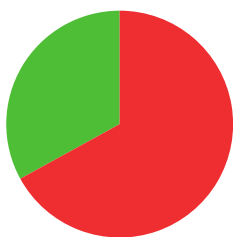

MICHELLE VERLOUW

 NETHERLANDS

AGE: 19

7.7

AVERAGE ARROW
(TWO YEAR PERIOD)

2/6 (33%)

MATCH WINS

1/2 (50%)

TIEBREAK WINS

0

SEASON BEST

584

CAREER BEST

QUALIFICATION

BIOGRAPHY

CITY OF RESIDENCE: -