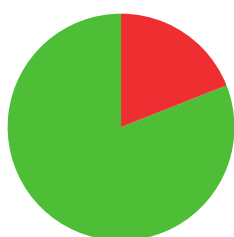

# MICHELLE VERLOUW

 NETHERLANDS

AGE: 20

WORLD RANKING: **750** (RW)  
HIGHEST WR: **727** (RW 9 February 2026)

**8.1**

AVERAGE ARROW  
(TWO YEAR PERIOD)

**2/7** (29%)

MATCH WINS

**1/2** (50%)

TIEBREAK WINS

data taken from outdoor archery competitions at 70 metres

**0**

SEASON BEST

**607**

CAREER BEST

QUALIFICATION