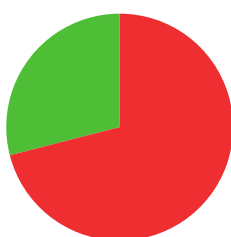

# MICHELLE VERLOUW

 NETHERLANDS

AGE: 20

WORLD RANKING: **750** (RW)  
HIGHEST WR: **727** (RW 9 February 2026)

**8.1**

AVERAGE ARROW  
(TWO YEAR PERIOD)

**2/7** (29%)

MATCH WINS

**1/2** (50%)

TIEBREAK WINS

data taken from outdoor archery competitions at 70 metres

**0**

SEASON BEST

**607**

CAREER BEST

QUALIFICATION