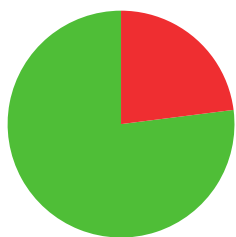

MICHELLE VERLOUW

 NETHERLANDS

AGE: 19

7.7

AVERAGE ARROW
(TWO YEAR PERIOD)

2/6 (33%)

MATCH WINS

1/2 (50%)

TIEBREAK WINS

0

SEASON BEST

584

CAREER BEST

QUALIFICATION

BIOGRAPHY

CITY OF RESIDENCE: -