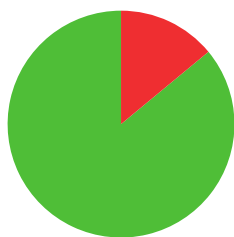

# LANA KOLLER FUNDELIC

 CROATIA

AGE: **44**

WORLD RANKING: **170** (CW)  
HIGHEST WR: **49** (CW 10 October 2006)

**8.6**

AVERAGE ARROW  
(TWO YEAR PERIOD)

**1/9** (11%)

MATCH WINS