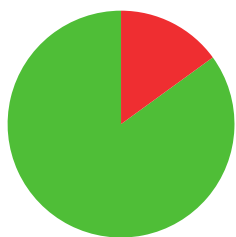

WITTHAYA THAMWONG

 THAILAND

AGE: **37**

WORLD RANKING: **376** (RM)

HIGHEST WR: **27** (RM 22 May 2017)

8.5

AVERAGE ARROW
(TWO YEAR PERIOD)

24/52 (46%)

MATCH WINS

4/7 (57%)

TIEBREAK WINS

data taken from outdoor archery competitions at 70 metres

620

SEASON BEST

668

CAREER BEST