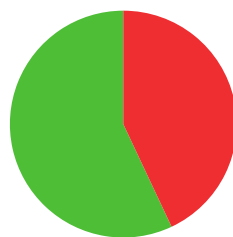

WITTHAYA THAMWONG

 THAILAND

AGE: **37**

WORLD RANKING: **376** (RM)

HIGHEST WR: **27** (RM 22 May 2017)

8.5

AVERAGE ARROW
(TWO YEAR PERIOD)

24/52 (46%)

MATCH WINS

4/7 (57%)

TIEBREAK WINS

data taken from outdoor archery competitions at 70 metres

620

SEASON BEST

668

CAREER BEST