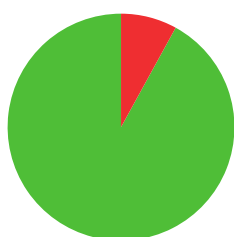

PATRICK PIECHA

 GERMANY

AGE: 20

WORLD RANKING:
HIGHEST WR:

9.2

AVERAGE ARROW
(TWO YEAR PERIOD)

1/3 (33%)

MATCH WINS

0/0 (0%)

TIEBREAK WINS

660

SEASON BEST

660

CAREER BEST

QUALIFICATION

BIOGRAPHY