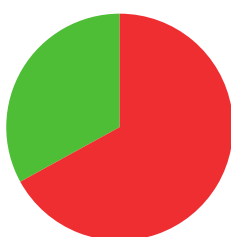

PATRICK PIECHA

 GERMANY

AGE: 20

WORLD RANKING:
HIGHEST WR:

9.2

AVERAGE ARROW
(TWO YEAR PERIOD)

1/3 (33%)

MATCH WINS

0/0 (0%)

TIEBREAK WINS

660

SEASON BEST

660

CAREER BEST

QUALIFICATION

BIOGRAPHY