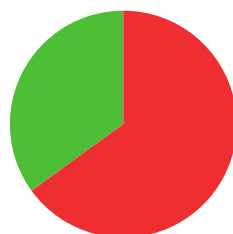

CHARLINE SCHWARZ

 GERMANY

AGE: 25

WORLD RANKING: **46** (RW)
HIGHEST WR: **15** (RW 27 May 2024)

8.7

AVERAGE ARROW
(TWO YEAR PERIOD)

55/101 (54%)

MATCH WINS

6/17 (35%)

TIEBREAK WINS

data taken from outdoor archery competitions at 70 metres

644

SEASON BEST

666

CAREER BEST

QUALIFICATION