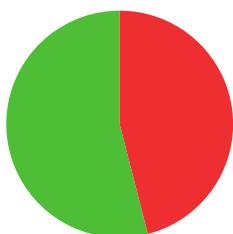

CHARLINE SCHWARZ

 GERMANY

AGE: 25

WORLD RANKING: **46** (RW)
HIGHEST WR: **15** (RW 27 May 2024)

8.7

AVERAGE ARROW
(TWO YEAR PERIOD)

55/101 (54%)

MATCH WINS

6/17 (35%)

TIEBREAK WINS

data taken from outdoor archery competitions at 70 metres

644

SEASON BEST

666

CAREER BEST

QUALIFICATION