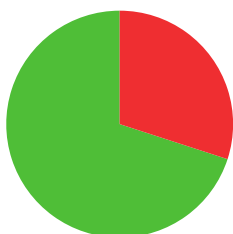

STEVE MARSH

 UNITED STATES OF AMERICA

AGE: **29**

WORLD RANKING: **183** (CM)
HIGHEST WR: **38** (CM 11 July 2022)

9.7

AVERAGE ARROW
(TWO YEAR PERIOD)

7/10 (70%)

MATCH WINS

2/3 (67%)

TIEBREAK WINS

0

SEASON BEST

703

CAREER BEST

QUALIFICATION

data taken from outdoor archery competitions at 50 metres