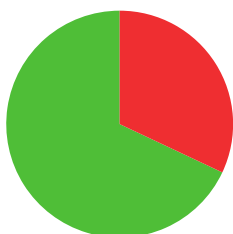

# LISA BARBELIN

 FRANCE

AGE: 25

WORLD RANKING: **9** (RW)  
HIGHEST WR: **1** (RW 7 June 2021)

**9.1**

AVERAGE ARROW  
(TWO YEAR PERIOD)

**86/126** (68%)

MATCH WINS

**11/20** (55%)

TIEBREAK WINS

data taken from outdoor archery competitions at 70 metres

**632**

SEASON BEST

**678**

CAREER BEST

QUALIFICATION