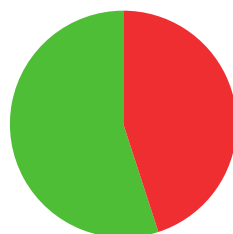

# LISA BARBELIN

 FRANCE

AGE: 25

WORLD RANKING: **9** (RW)  
HIGHEST WR: **1** (RW 7 June 2021)

**9.1**

AVERAGE ARROW  
(TWO YEAR PERIOD)

**86/126** (68%)

MATCH WINS

**11/20** (55%)

TIEBREAK WINS

data taken from outdoor archery competitions at 70 metres

**632**

SEASON BEST

**678**

CAREER BEST

QUALIFICATION