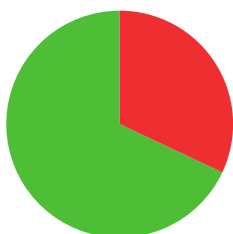

LISA BARBELIN

 FRANCE

AGE: **24**

WORLD RANKING: **10** (RW)
HIGHEST WR: **1** (RW 7 June 2021)

9.1

AVERAGE ARROW
(TWO YEAR PERIOD)

75/110 (68%)

MATCH WINS

8/16 (50%)

TIEBREAK WINS

data taken from outdoor archery competitions at 70 metres

678

SEASON BEST

678

CAREER BEST

QUALIFICATION