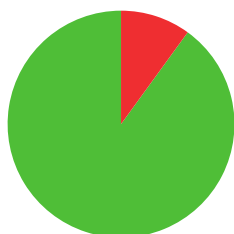

KRISTINE ESEBUA

 CANADA

AGE: **40**

WORLD RANKING: **237** (RW)
HIGHEST WR: **7** (RW 14 July 2011)

9

AVERAGE ARROW
(TWO YEAR PERIOD)

68/134 (51%)

MATCH WINS

6/12 (50%)

TIEBREAK WINS

0

SEASON BEST

666

CAREER BEST

QUALIFICATION

data taken from outdoor archery competitions at 70 metres