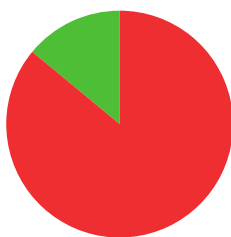

# MARIN ANITA HILMARSDOTTIR

 ICELAND

AGE: 20

WORLD RANKING: **330** (RW)  
HIGHEST WR: **209** (RW 19 September 2022)

**8**

AVERAGE ARROW  
(TWO YEAR PERIOD)

**2/14** (14%)

MATCH WINS

**0/1** (0%)

TIEBREAK WINS

**580**

SEASON BEST

**613**

CAREER BEST

QUALIFICATION

data taken from outdoor archery competitions at 70 metres