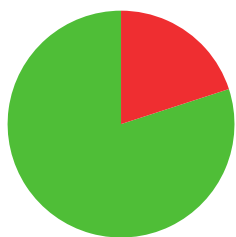

# MARIN ANITA HILMARSDOTTIR

 ICELAND

AGE: 20

WORLD RANKING: **330** (RW)  
HIGHEST WR: **209** (RW 19 September 2022)

**8**

AVERAGE ARROW  
(TWO YEAR PERIOD)

**2/14** (14%)

MATCH WINS

**0/1** (0%)

TIEBREAK WINS

**580**

SEASON BEST

**613**

CAREER BEST

QUALIFICATION

data taken from outdoor archery competitions at 70 metres