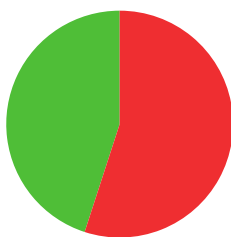

MD. SOHEL RANA

 BANGLADESH

AGE: 28

WORLD RANKING: **136** (CM)
HIGHEST WR: **96** (CM 9 October 2023)

9.5

AVERAGE ARROW
(TWO YEAR PERIOD)

5/11 (45%)

MATCH WINS