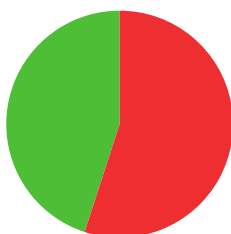

MD. SOHEL RANA

 BANGLADESH

AGE: 28

WORLD RANKING: **179** (CM)
HIGHEST WR: **96** (CM 9 October 2023)

9.5

AVERAGE ARROW
(TWO YEAR PERIOD)

5/11 (45%)

MATCH WINS

0/0 (0%)

TIEBREAK WINS

0

SEASON BEST

698

CAREER BEST

QUALIFICATION

data taken from outdoor archery competitions at 50 metres