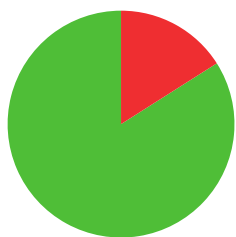

RYLEY GRIFFITHS

 NEW ZEALAND

AGE: **15**

WORLD RANKING: **334** (RM)
HIGHEST WR: **331** (RM 1 April 2020)

8.4

AVERAGE ARROW
(TWO YEAR PERIOD)

1/3 (33%)

MATCH WINS