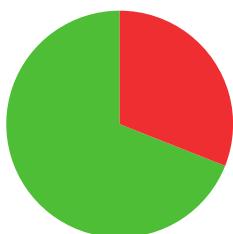

IDENSEN ELINA

 GERMANY

AGE: **18**

WORLD RANKING: **333** (RW)

HIGHEST WR: **330** (RW 6 September 2021)

8.6

AVERAGE ARROW
(TWO YEAR PERIOD)

9/13 (69%)

MATCH WINS

1/2 (50%)

TIEBREAK WINS

658

SEASON BEST

658

CAREER BEST

QUALIFICATION