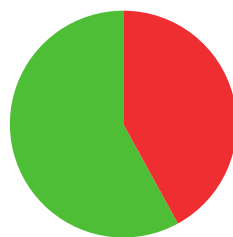

## ELINA IDENSEN

 GERMANY

AGE: 23

WORLD RANKING: **90** (RW)  
HIGHEST WR: **21** (RW 5 February 2024)

**8.8**

AVERAGE ARROW  
(TWO YEAR PERIOD)

**38/61** (62%)

MATCH WINS

**7/12** (58%)

TIEBREAK WINS

**0**

SEASON BEST

**658**

CAREER BEST

QUALIFICATION

data taken from outdoor archery competitions at 70 metres