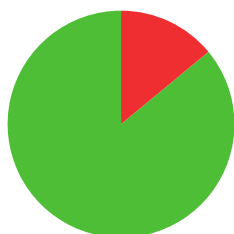

IDENSEN ELINA

 GERMANY

AGE: **18**

WORLD RANKING: **333** (RW)

HIGHEST WR: **330** (RW 6 September 2021)

8.6

AVERAGE ARROW
(TWO YEAR PERIOD)

9/13 (69%)

MATCH WINS

1/2 (50%)

TIEBREAK WINS

658

SEASON BEST

658

CAREER BEST

QUALIFICATION