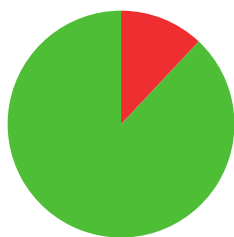

## ELINA IDENSEN

 GERMANY

AGE: 23

WORLD RANKING: **90** (RW)  
HIGHEST WR: **21** (RW 5 February 2024)

**8.8**

AVERAGE ARROW  
(TWO YEAR PERIOD)

**38/61** (62%)

MATCH WINS

**7/12** (58%)

TIEBREAK WINS

**0**

SEASON BEST

**658**

CAREER BEST

QUALIFICATION

data taken from outdoor archery competitions at 70 metres