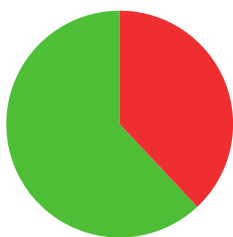

## ELINA IDENSEN

 GERMANY

AGE: 23

WORLD RANKING: **90** (RW)  
HIGHEST WR: **21** (RW 5 February 2024)

**8.8**

AVERAGE ARROW  
(TWO YEAR PERIOD)

**38/61** (62%)

MATCH WINS