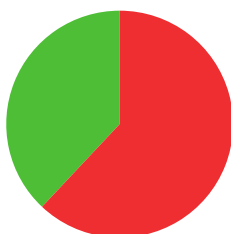

PENNY HEALEY

 GREAT BRITAIN

AGE: **16**

WORLD RANKING: **269** (RW)
HIGHEST WR: **269** (RW 29 November 2021)

8.4

AVERAGE ARROW
(TWO YEAR PERIOD)

3/8 (38%)

MATCH WINS

0/0 (0%)

TIEBREAK WINS

627

SEASON BEST

650

CAREER BEST

QUALIFICATION

data taken from outdoor archery competitions at 70 metres