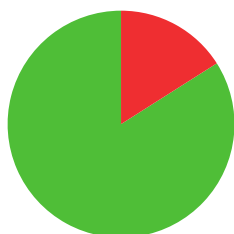

PENNY HEALEY

 GREAT BRITAIN

AGE: **16**

WORLD RANKING: **269** (RW)
HIGHEST WR: **269** (RW 29 November 2021)

8.4

AVERAGE ARROW
(TWO YEAR PERIOD)

3/8 (38%)

MATCH WINS

0/0 (0%)

TIEBREAK WINS

627

SEASON BEST

650

CAREER BEST

QUALIFICATION

data taken from outdoor archery competitions at 70 metres