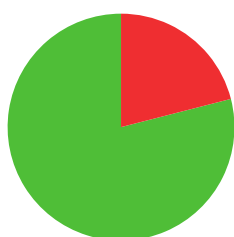

GRACELYN CHAMBERS

 UNITED STATES OF AMERICA

AGE: **19**

WORLD RANKING: **375** (CW)
HIGHEST WR: **320** (CW 3 October 2022)

7.9

AVERAGE ARROW
(TWO YEAR PERIOD)

1/4 (25%)

MATCH WINS

0/0 (0%)

TIEBREAK WINS

0

SEASON BEST

558

CAREER BEST

QUALIFICATION

data taken from outdoor archery competitions at 50 metres