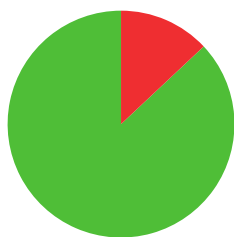

PEÑA LEIVA TOMÁS IGNACIO

 CHILE

AGE: **21**

WORLD RANKING: **269** (RM)
HIGHEST WR: **159** (RM 13 March 2023)

8.7

AVERAGE ARROW
(TWO YEAR PERIOD)

5/10 (50%)

MATCH WINS