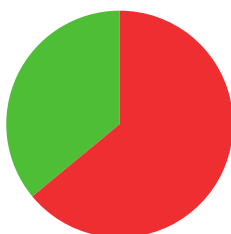

MARIO TIMPU

 ROMANIA

AGE: **21**

WORLD RANKING: **267** (RM)
HIGHEST WR: **105** (RM 8 August 2022)

8.8

AVERAGE ARROW
(TWO YEAR PERIOD)

15/42 (36%)

MATCH WINS

3/10 (30%)

TIEBREAK WINS

data taken from outdoor archery competitions at 70 metres

654

SEASON BEST

667

CAREER BEST

QUALIFICATION