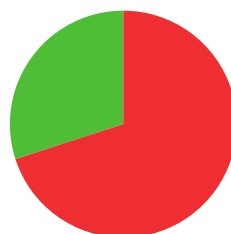

## MARIO TIMPU

 ROMANIA

AGE: **21**

WORLD RANKING: **292** (RM)  
HIGHEST WR: **105** (RM 8 August 2022)

**8.8**

AVERAGE ARROW  
(TWO YEAR PERIOD)

**15/42** (36%)

MATCH WINS

**3/10** (30%)

TIEBREAK WINS

data taken from outdoor archery competitions at 70 metres

**654**

SEASON BEST

**667**

CAREER BEST

QUALIFICATION