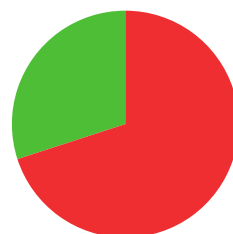

MARIO TIMPU

 ROMANIA

AGE: **21**

WORLD RANKING: **267** (RM)
HIGHEST WR: **105** (RM 8 August 2022)

8.8

AVERAGE ARROW
(TWO YEAR PERIOD)

15/42 (36%)

MATCH WINS

3/10 (30%)

TIEBREAK WINS

data taken from outdoor archery competitions at 70 metres

654

SEASON BEST

667

CAREER BEST

QUALIFICATION