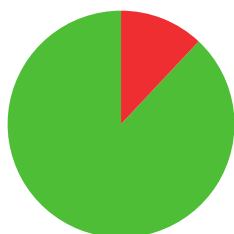

MARIO TIMPU

 ROMANIA

AGE: **21**

WORLD RANKING: **267** (RM)
HIGHEST WR: **105** (RM 8 August 2022)

8.8

AVERAGE ARROW
(TWO YEAR PERIOD)

15/42 (36%)

MATCH WINS

3/10 (30%)

TIEBREAK WINS

data taken from outdoor archery competitions at 70 metres

654

SEASON BEST

667

CAREER BEST

QUALIFICATION