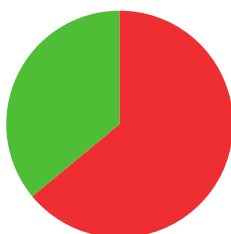

## MARIO TIMPU

 ROMANIA

AGE: **21**

WORLD RANKING: **292** (RM)  
HIGHEST WR: **105** (RM 8 August 2022)

**8.8**

AVERAGE ARROW  
(TWO YEAR PERIOD)

**15/42** (36%)

MATCH WINS

**3/10** (30%)

TIEBREAK WINS

data taken from outdoor archery competitions at 70 metres

**654**

SEASON BEST

**667**

CAREER BEST

QUALIFICATION