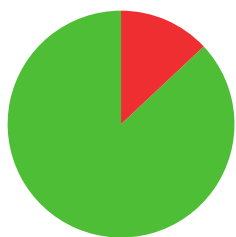

# LEYRE FERNANDEZ INFANTE

 SPAIN

AGE: 17

WORLD RANKING: **85** (RW)  
HIGHEST WR: **85** (RW 10 May 2021)

**8.7**

AVERAGE ARROW  
(TWO YEAR PERIOD)

**4/9** (44%)

MATCH WINS

**1/2** (50%)

TIEBREAK WINS

**643**

SEASON BEST

**643**

CAREER BEST

QUALIFICATION

data taken from outdoor archery competitions at 70 metres