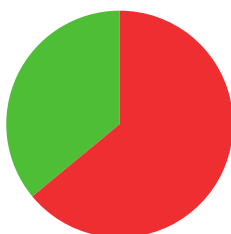

GISELLE DE SOUSA

 PORTUGAL

AGE: **21**

WORLD RANKING: **78** (CW)
HIGHEST WR: **68** (CW 3 October 2022)

9.1

AVERAGE ARROW
(TWO YEAR PERIOD)

8/22 (36%)

MATCH WINS

1/1 (100%)

TIEBREAK WINS

0

SEASON BEST

677

CAREER BEST

QUALIFICATION

data taken from outdoor archery competitions at 50 metres