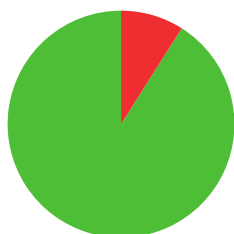

GISELLE DE SOUSA

 PORTUGAL

AGE: **21**

WORLD RANKING: **78** (CW)
HIGHEST WR: **68** (CW 3 October 2022)

9.1

AVERAGE ARROW
(TWO YEAR PERIOD)

8/22 (36%)

MATCH WINS

1/1 (100%)

TIEBREAK WINS

0

SEASON BEST

677

CAREER BEST

QUALIFICATION

data taken from outdoor archery competitions at 50 metres