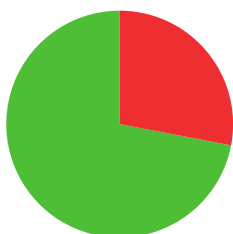

STEVE WIJLER

 NETHERLANDS

AGE: 26

WORLD RANKING: **12** (RM)
HIGHEST WR: **1** (RM 3 September 2018)

9.3

AVERAGE ARROW
(TWO YEAR PERIOD)

101/140 (72%)

MATCH WINS

12/19 (63%)

TIEBREAK WINS

data taken from outdoor archery competitions at 70 metres

0

SEASON BEST

684

CAREER BEST

QUALIFICATION