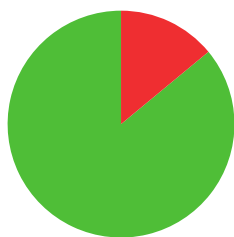

MARI NIEMELÄ

 FINLAND

AGE: 45

WORLD RANKING: **616** (RW)

HIGHEST WR: **48** (RW 1 May 2005)

8.6

AVERAGE ARROW
(TWO YEAR PERIOD)

1/4 (25%)

MATCH WINS

0/0 (0%)

TIEBREAK WINS

627

SEASON BEST

627

CAREER BEST

QUALIFICATION