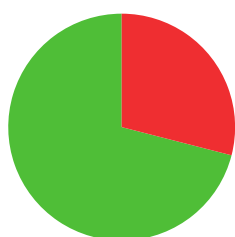

SHERIF MOHAMED

 EGYPT

AGE: **31**

WORLD RANKING: **171** (RM)
HIGHEST WR: **138** (RM 2 September 2019)

8.7

AVERAGE ARROW
(TWO YEAR PERIOD)

5/7 (71%)

MATCH WINS

1/2 (50%)

TIEBREAK WINS

data taken from outdoor archery competitions at 70 metres

628

SEASON BEST

636

CAREER BEST

QUALIFICATION