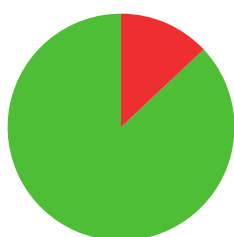

SHERIF MOHAMED

 EGYPT

AGE: **31**

WORLD RANKING: **171** (RM)
HIGHEST WR: **138** (RM 2 September 2019)

8.7

AVERAGE ARROW
(TWO YEAR PERIOD)

5/7 (71%)

MATCH WINS

1/2 (50%)

TIEBREAK WINS

data taken from outdoor archery competitions at 70 metres

628

SEASON BEST

636

CAREER BEST

QUALIFICATION