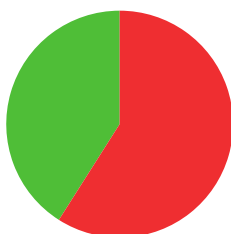

MATHEUS ZWICK ELY

 BRAZIL

AGE: 25

WORLD RANKING: **99** (RM)
HIGHEST WR: **89** (RM 1 April 2024)

9

AVERAGE ARROW
(TWO YEAR PERIOD)

7/17 (41%)

MATCH WINS

1/2 (50%)

TIEBREAK WINS

data taken from outdoor archery competitions at 70 metres

663

SEASON BEST

663

CAREER BEST

QUALIFICATION