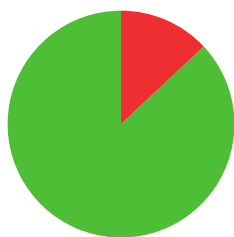

WATANABE MAO

 JAPAN

AGE: **18**

WORLD RANKING: **313** (RW)

HIGHEST WR: **295** (RW 9 July 2018)

8.7

AVERAGE ARROW
(TWO YEAR PERIOD)

2/6 (33%)

MATCH WINS

1/2 (50%)

TIEBREAK WINS

0

SEASON BEST

645

CAREER BEST

QUALIFICATION