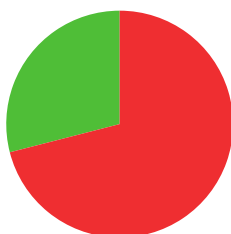

GABRIELLE MONICA BIDAURE

 PHILIPPINES

AGE: 23

WORLD RANKING: **254** (RW)
HIGHEST WR: **123** (RW 6 September 2021)

8.7

AVERAGE ARROW
(TWO YEAR PERIOD)

6/21 (29%)

MATCH WINS

1/1 (100%)

TIEBREAK WINS

0

SEASON BEST

645

CAREER BEST

QUALIFICATION

data taken from outdoor archery competitions at 70 metres