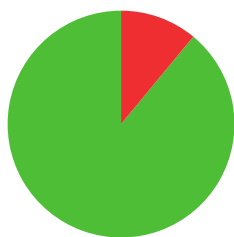

# ANA LUIZA SLIACHTICAS CAETANO

 BRAZIL

AGE: **22**

WORLD RANKING: **22** (RW)  
HIGHEST WR: **22** (RW 10 March 2025)

**8.9**

AVERAGE ARROW  
(TWO YEAR PERIOD)

**19/36** (53%)

MATCH WINS

**4/6** (67%)

TIEBREAK WINS

**0**

SEASON BEST

**660**

CAREER BEST

QUALIFICATION

data taken from outdoor archery competitions at 70 metres