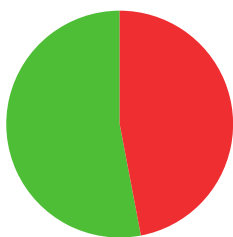

# ANA LUIZA SLIACHTICAS CAETANO

 BRAZIL

AGE: **22**

WORLD RANKING: **22** (RW)  
HIGHEST WR: **22** (RW 10 March 2025)

**8.9**

AVERAGE ARROW  
(TWO YEAR PERIOD)

**19/36** (53%)

MATCH WINS