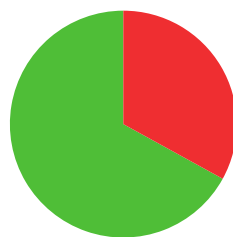

# ANA LUIZA SLIACHTICAS CAETANO

 BRAZIL

AGE: **22**

WORLD RANKING: **22** (RW)  
HIGHEST WR: **22** (RW 10 March 2025)

**8.9**

AVERAGE ARROW  
(TWO YEAR PERIOD)

**19/36** (53%)

MATCH WINS

**4/6** (67%)

TIEBREAK WINS

**0**

SEASON BEST

**660**

CAREER BEST

QUALIFICATION

data taken from outdoor archery competitions at 70 metres