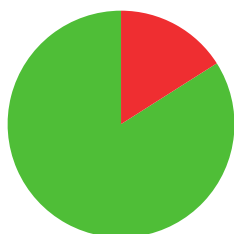

PIA ELIZABETH ANGELA BIDAURE

 PHILIPPINES

AGE: 25

WORLD RANKING: **82** (RW)
HIGHEST WR: **79** (RW 13 November 2023)

8.4

AVERAGE ARROW
(TWO YEAR PERIOD)

17/32 (53%)

MATCH WINS

4/5 (80%)

TIEBREAK WINS

data taken from outdoor archery competitions at 70 metres

636

SEASON BEST

636

CAREER BEST

QUALIFICATION