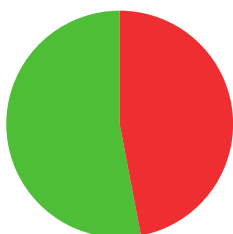

PIA ELIZABETH ANGELA BIDAURE

 PHILIPPINES

AGE: 25

WORLD RANKING: **82** (RW)
HIGHEST WR: **79** (RW 13 November 2023)

8.4

AVERAGE ARROW
(TWO YEAR PERIOD)

17/32 (53%)

MATCH WINS

4/5 (80%)

TIEBREAK WINS

data taken from outdoor archery competitions at 70 metres

636

SEASON BEST

636

CAREER BEST

QUALIFICATION