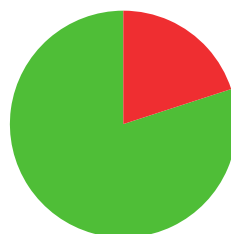

PIA ELIZABETH ANGELA BIDAURE

 PHILIPPINES

AGE: 25

WORLD RANKING: **82** (RW)
HIGHEST WR: **79** (RW 13 November 2023)

8.4

AVERAGE ARROW
(TWO YEAR PERIOD)

17/32 (53%)

MATCH WINS

4/5 (80%)

TIEBREAK WINS

data taken from outdoor archery competitions at 70 metres

636

SEASON BEST

636

CAREER BEST

QUALIFICATION