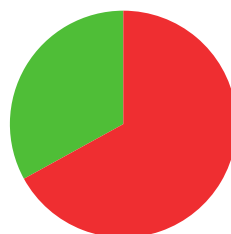

SEBASTIAN HAMDORF

 GERMANY

AGE: **40**

WORLD RANKING: **40** (CM)
HIGHEST WR: **39** (CM 4 October 2021)

9.5

AVERAGE ARROW
(TWO YEAR PERIOD)

7/17 (41%)

MATCH WINS

1/3 (33%)

TIEBREAK WINS

697

SEASON BEST

701

CAREER BEST

QUALIFICATION

data taken from outdoor archery competitions at 50 metres