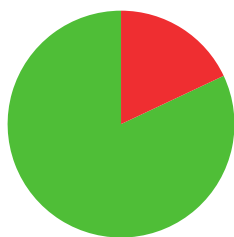

SONAM DEMA

 BHUTAN

AGE: 27

WORLD RANKING: **304** (RW)

HIGHEST WR: **167** (RW 17 September 2018)

8.2

AVERAGE ARROW
(TWO YEAR PERIOD)

3/9 (33%)

MATCH WINS

1/1 (100%)

TIEBREAK WINS

618

SEASON BEST

618

CAREER BEST

QUALIFICATION