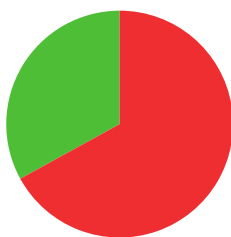

SONAM DEMA

 BHUTAN

AGE: 27

WORLD RANKING: **304** (RW)

HIGHEST WR: **167** (RW 17 September 2018)

8.2

AVERAGE ARROW
(TWO YEAR PERIOD)

3/9 (33%)

MATCH WINS

1/1 (100%)

TIEBREAK WINS

618

SEASON BEST

618

CAREER BEST

QUALIFICATION