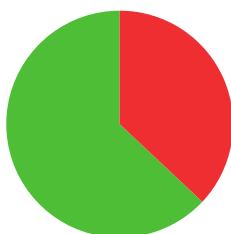

# SUGIMOTO TOMOMI

 JAPAN

AGE: **31**

WORLD RANKING: **164** (RW)  
HIGHEST WR: **3** (RW 17 June 2019)

**8.9**

AVERAGE ARROW  
(TWO YEAR PERIOD)

**50/79** (63%)

MATCH WINS

**7/11** (64%)

TIEBREAK WINS

data taken from outdoor archery competitions at 70 metres

**0**

SEASON BEST

**671**

CAREER BEST

QUALIFICATION