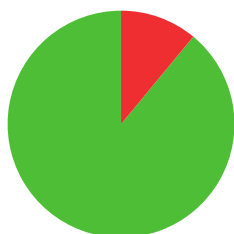

# SUGIMOTO TOMOMI

 JAPAN

AGE: **31**

WORLD RANKING: **164** (RW)  
HIGHEST WR: **3** (RW 17 June 2019)

**8.9**

AVERAGE ARROW  
(TWO YEAR PERIOD)

**50/79** (63%)

MATCH WINS

**7/11** (64%)

TIEBREAK WINS

data taken from outdoor archery competitions at 70 metres

**0**

SEASON BEST

**671**

CAREER BEST

QUALIFICATION