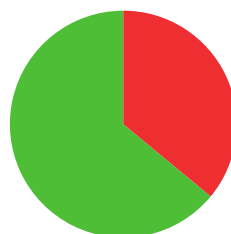

# SUGIMOTO TOMOMI

 JAPAN

AGE: **31**

WORLD RANKING: **164** (RW)  
HIGHEST WR: **3** (RW 17 June 2019)

**8.9**

AVERAGE ARROW  
(TWO YEAR PERIOD)

**50/79** (63%)

MATCH WINS

**7/11** (64%)

TIEBREAK WINS

data taken from outdoor archery competitions at 70 metres

**0**

SEASON BEST

**671**

CAREER BEST

QUALIFICATION