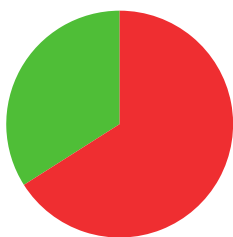

SOFIA PAIZ

 EL SALVADOR

AGE: 27

WORLD RANKING: **42** (CW)

HIGHEST WR: **29** (CW 24 February 2025) - **308** (RW 16 June 2014)

9.6

AVERAGE ARROW
(TWO YEAR PERIOD)

13/38 (34%)