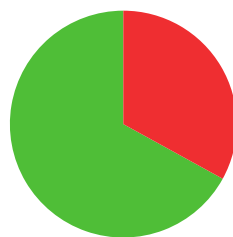

SOFIA PAIZ

 EL SALVADOR

AGE: 27

WORLD RANKING: **42** (CW)

HIGHEST WR: **29** (CW 24 February 2025) - **308** (RW 16 June 2014)

9.6

AVERAGE ARROW
(TWO YEAR PERIOD)

13/38 (34%)

MATCH WINS

2/3 (67%)

TIEBREAK WINS

0

SEASON BEST

701

CAREER BEST

QUALIFICATION