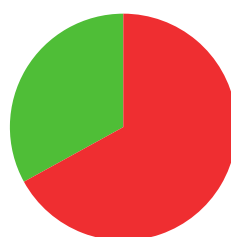

# ESMERALDA SANCHEZ

 MEXICO

AGE: 25

WORLD RANKING: **48** (CW)  
HIGHEST WR: **26** (CW 8 May 2017)

**9.6**

AVERAGE ARROW  
(TWO YEAR PERIOD)

**22/45** (49%)

MATCH WINS

**1/3** (33%)

TIEBREAK WINS

data taken from outdoor archery competitions at 50 metres

**700**

SEASON BEST

**700**

CAREER BEST

QUALIFICATION