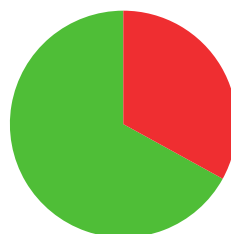

ANRI BASILADZE

 GEORGIA

AGE: 23

WORLD RANKING: **180** (RM)
HIGHEST WR: **156** (RM 13 October 2025)

8.7

AVERAGE ARROW
(TWO YEAR PERIOD)

7/21 (33%)

MATCH WINS

2/3 (67%)

TIEBREAK WINS

0

SEASON BEST

649

CAREER BEST

QUALIFICATION

data taken from outdoor archery competitions at 70 metres