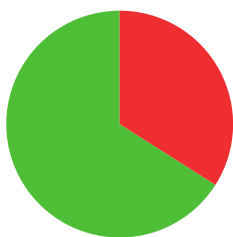

RUMAN SHANA

 BANGLADESH

AGE: 29

WORLD RANKING: **236** (RM)
HIGHEST WR: **10** (RM 16 September 2019)

8.9

AVERAGE ARROW
(TWO YEAR PERIOD)

45/68 (66%)

MATCH WINS

2/4 (50%)

TIEBREAK WINS

data taken from outdoor archery competitions at 70 metres

0

SEASON BEST

681

CAREER BEST

QUALIFICATION