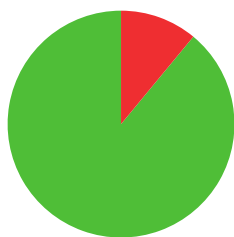

RUMAN SHANA

 BANGLADESH

AGE: 29

WORLD RANKING: **236** (RM)
HIGHEST WR: **10** (RM 16 September 2019)

8.9

AVERAGE ARROW
(TWO YEAR PERIOD)

45/68 (66%)

MATCH WINS

2/4 (50%)

TIEBREAK WINS

data taken from outdoor archery competitions at 70 metres

0

SEASON BEST

681

CAREER BEST

QUALIFICATION